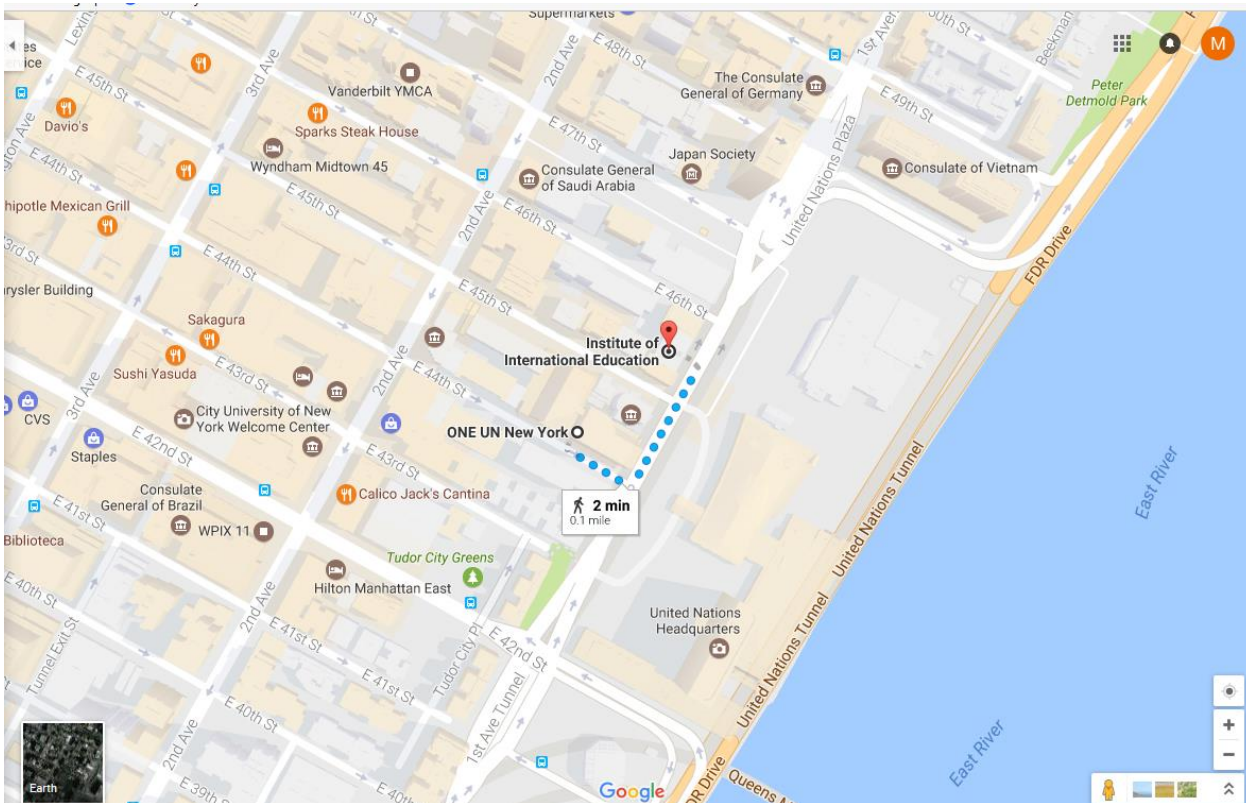

## Walking Directions from ONE UN New York to the Institute of International Education

Head southeast on E. 44<sup>th</sup> Street toward 1<sup>st</sup> Avenue / United Nations Plaza.

Turn left onto 1<sup>st</sup> Avenue / United Nations Plaza. IIE is located at 809 United Nations Plaza.

### Walking Directions from ONE UN New York to The Smith Midtown

Head northwest on E. 44<sup>th</sup> Street toward 2<sup>nd</sup> Avenue.

Turn right onto 2<sup>nd</sup> Avenue. The Smith is located at 956 2<sup>nd</sup> Avenue.

## Walking Directions from the Institute of International Education to The Smith Midtown

Head northeast on 1<sup>st</sup> Avenue / United Nations Plaza toward E. 46<sup>th</sup> Street.

Turn left toward 2<sup>nd</sup> Avenue.

Turn right onto 2<sup>nd</sup> Avenue. The Smith is located at 956 2<sup>nd</sup> Avenue.