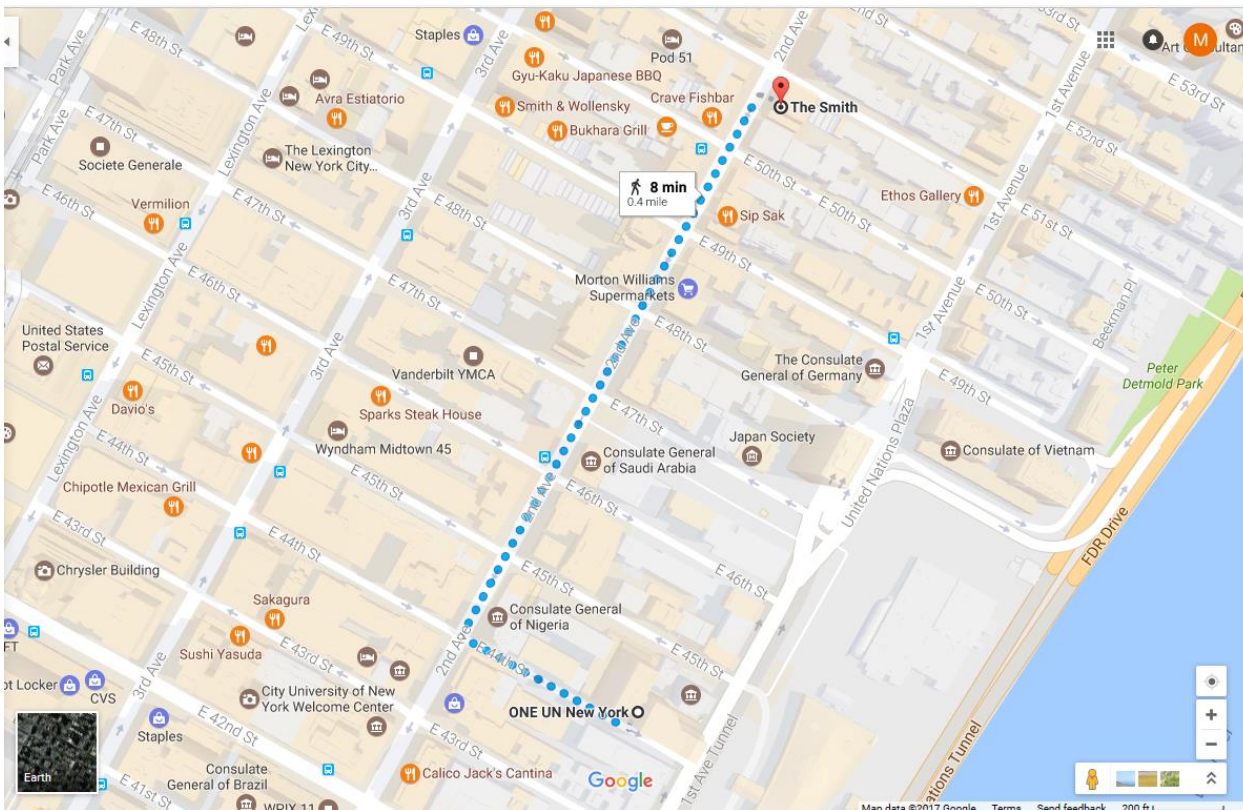

## Walking Directions from ONE UN New York to the Institute of International Education

Head southeast on E. 44<sup>th</sup> Street toward 1<sup>st</sup> Avenue / United Nations Plaza.

Turn left onto 1<sup>st</sup> Avenue / United Nations Plaza. IIE is located at 809 United Nations Plaza.

### Walking Directions from ONE UN New York to The Smith Midtown

Head northwest on E. 44<sup>th</sup> Street toward 2<sup>nd</sup> Avenue.

Turn right onto 2<sup>nd</sup> Avenue. The Smith is located at 956 2<sup>nd</sup> Avenue.

## Walking Directions from the Institute of International Education to The Smith Midtown

Head northeast on 1<sup>st</sup> Avenue / United Nations Plaza toward E. 46<sup>th</sup> Street.

Turn left toward 2<sup>nd</sup> Avenue.

Turn right onto 2<sup>nd</sup> Avenue. The Smith is located at 956 2<sup>nd</sup> Avenue.